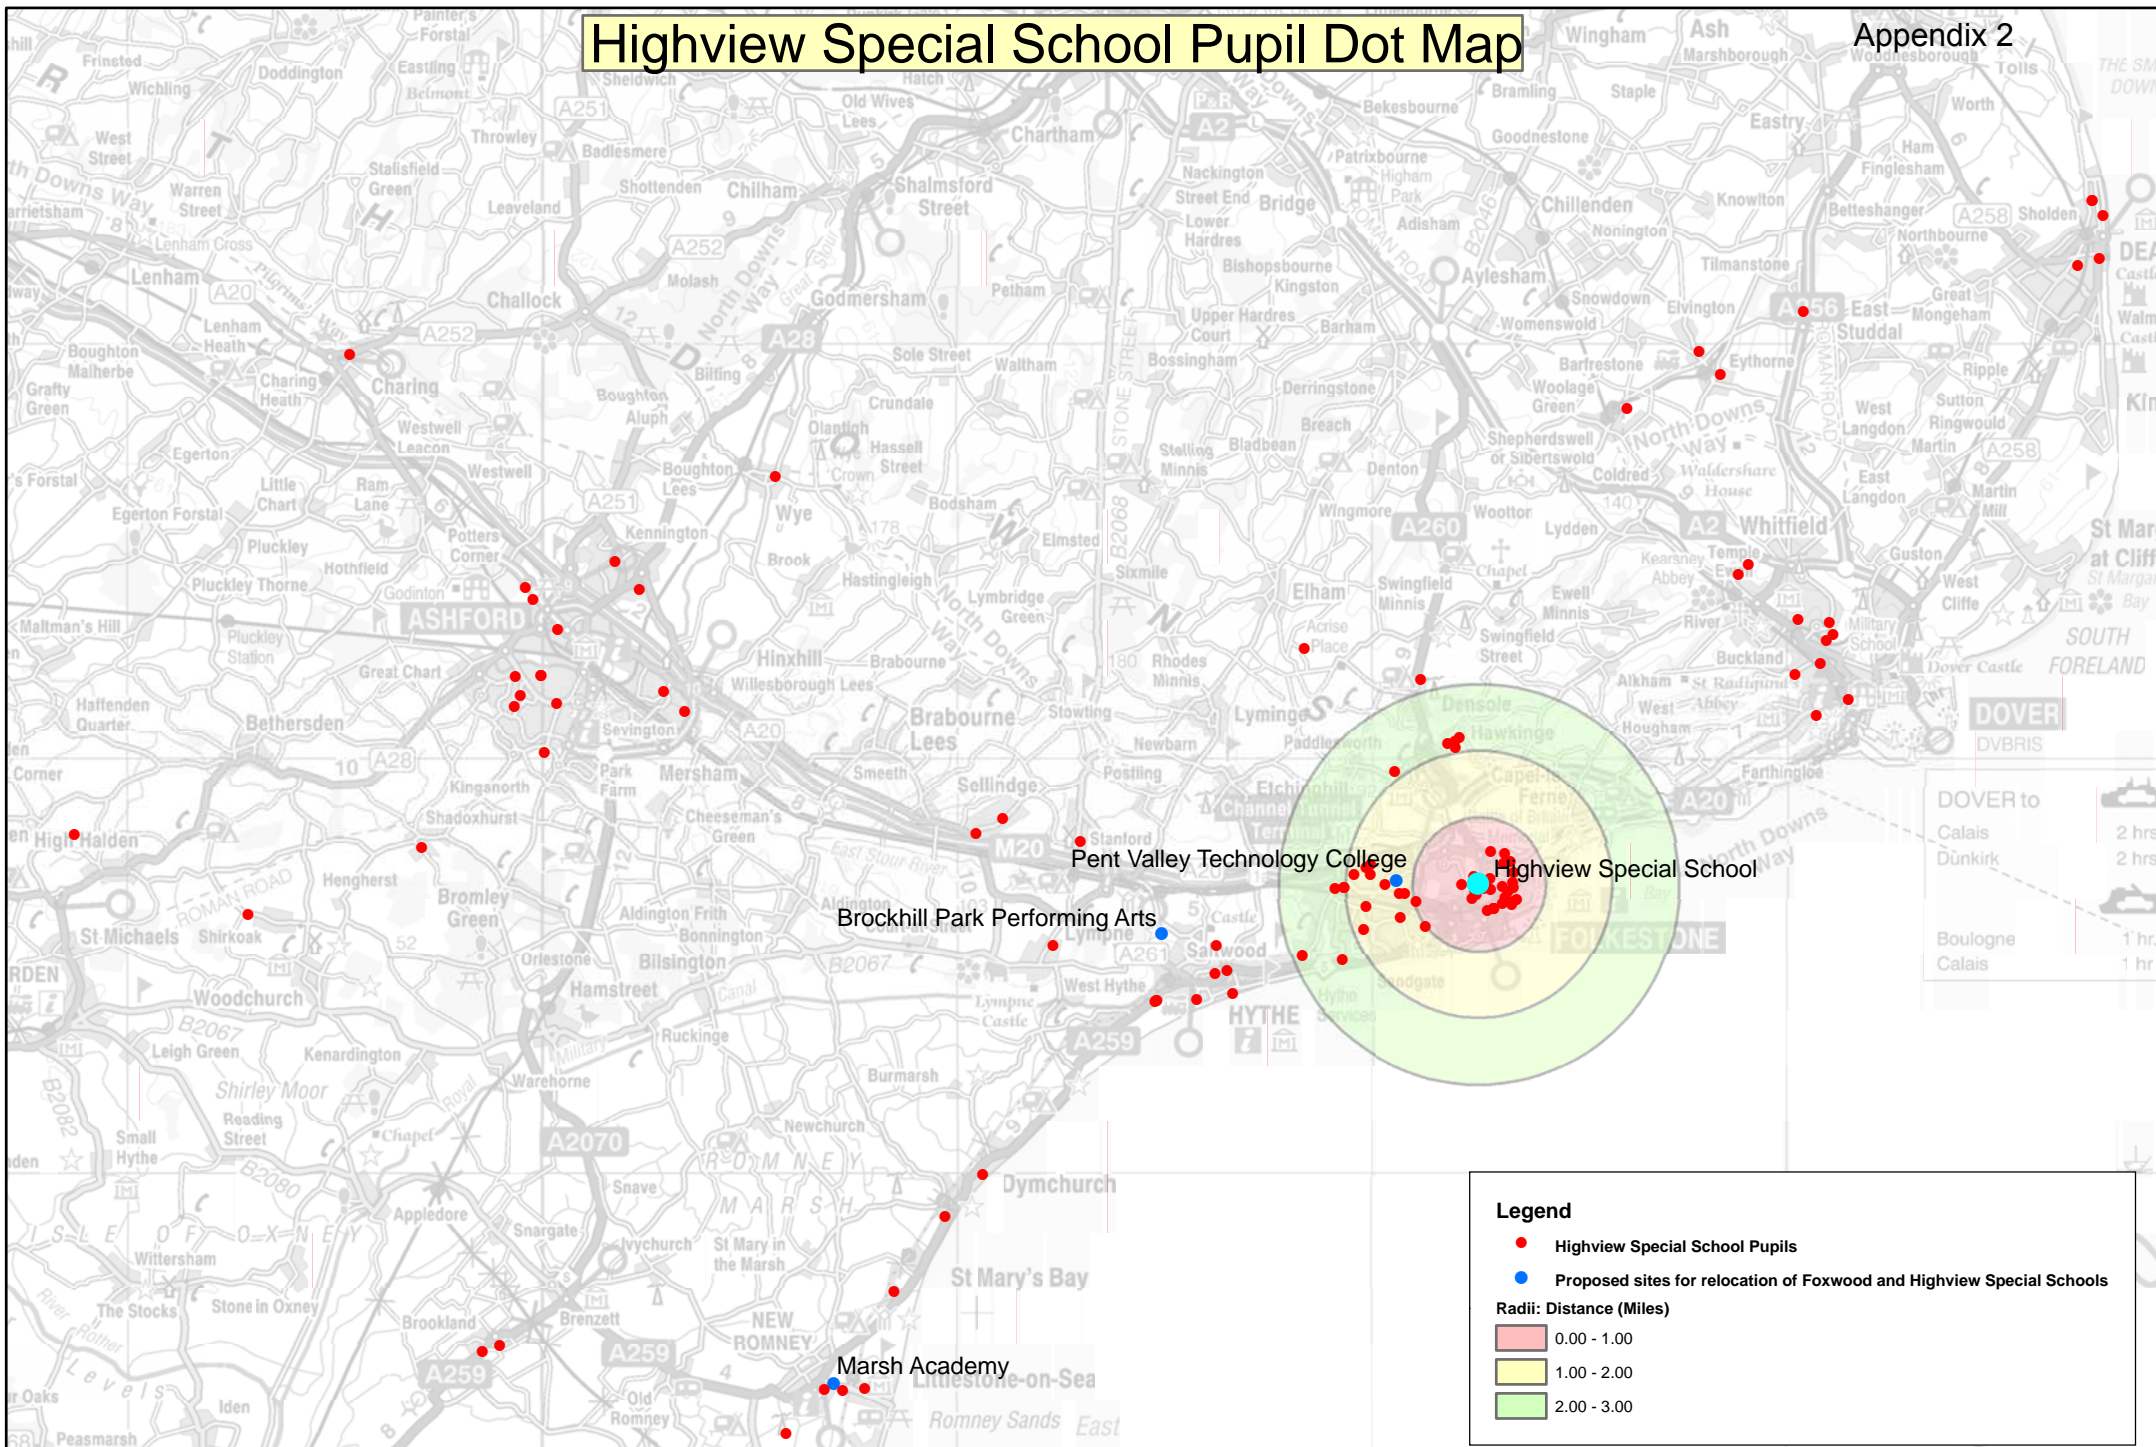

Highview Special School Pupil Dot Map

Legend

- Highview Special School Pupils
- Proposed sites for relocation of Foxwood and Highview Special Schools

Radii: Distance (Miles)

- 0.00 - 1.00
- 1.00 - 2.00
- 2.00 - 3.00